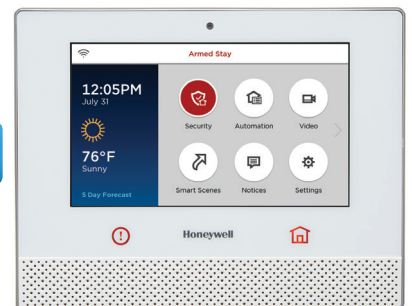

Featuring a sleek, low-profile design and stunning high-resolution graphics, it looks great on walls or tabletops.

Versatile Mounting

Mounts on virtually any indoor wall or can be placed on a desk at a 30 or 60 degree angle.

Two-Way Wireless Key

Provides easy, fingertip control of security, lights and other devices and visually indicates system status with a bi-color LED.

Hello, Lyric

Voice

You talk. Lyric™ listens.

The Lyric Controller responds to simple voice commands, letting you enjoy convenient, hands-free home control. Simply say “Hello, Lyric” to bring it to life. Your mornings can run more smoothly by saying “Wake Up” and having your heat turned up to the perfect temperature. Ready to turn in? Just say “Bedtime” to arm your security system, turn off the lights, lock the doors and set back your thermostats. Say hello to convenience.

Wake up

Bedtime

Smart Scenes

Savings, Comfort and Control

Lyric™ makes it easy to automate scenes for energy savings, comfort and security. Leaving for the day? Your lights can go off and the thermostat can adjust itself to a more economical setting. Unlock the front door for a babysitter at the same time every week, have the lights turn up as the sun goes down and always enter a comfortable, well-lit home. The only limitation is your imagination.

sleek, modern look and smart technology to make your home more comfortable and energy efficient.

Mobile Control

Any phone. Any tablet. Anywhere.

Lyric™ turns your smartphone into a smart home—whether you're across the street or across the world. Control security, thermostats, lights, locks, cameras and more whenever you want, wherever you are. Know at a glance if a gate has been opened, a window has closed or if your home gets too warm or too cold so you can take action. It's the smartest way to stay connected.