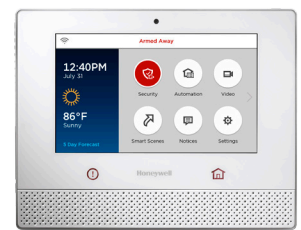

No schedules, no programming, and no complex menus – simply security and comfort when you're home, and savings when you're away. Welcome to your connected home.

Lyric™ Controller

Smart, Sleek and Simple.

Honeywell's next-generation security and home controller puts your home at your fingertips—all from one vibrant 7" touchscreen. The Lyric Controller is intuitive, easy to learn and easy to use, whether you're controlling security, thermostats, cameras, lights or locks with a tap on the touchscreen or the sound of your voice.

Featuring a sleek, low-profile design and stunning high-resolution graphics, it looks great on walls or tabletops.

Versatile Mounting

Mounts on virtually any indoor wall or can be placed on a desk at a 30 or 60 degree angle.

sleek, modern look and smart technology to make your home more comfortable and energy efficient.

Mobile Control

Any phone. Any tablet. Anywhere.

Lyric™ turns your smartphone into a smart home—whether you're across the street or across the world. Control security, thermostats, lights, locks, cameras and more whenever you want, wherever you are. Know at a glance if a gate has been opened, a window has closed or if your home gets too warm or too cold so you can take action. It's the smartest way to stay connected.