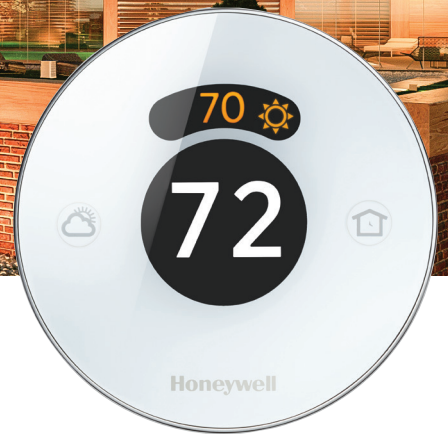

Listens for the sound of breaking glass and provides an excellent first line of defense against intruders.

Siren

Alerts you to alarm conditions with a loud siren and a bright, flashing colored strobe light.

Two-Way Wireless Key

Provides easy, fingertip control of security, lights and other devices and visually indicates system status with a bi-color LED.

Hello, Lyric

Voice

You talk. Lyric™ listens.

The Lyric Controller responds to simple voice commands, letting you enjoy convenient, hands-free home control. Simply say “Hello, Lyric” to bring it to life. Your mornings can run more smoothly by saying “Wake Up” and having your heat turned up to the perfect temperature. Ready to turn in? Just say “Bedtime” to arm your security system, turn off the lights, lock the doors and set back your thermostats. Say hello to convenience.

Wake up

Bedtime

Smart Scenes

Savings, Comfort and Control

Lyric™ makes it easy to automate scenes for energy savings, comfort and security. Leaving for the day? Your lights can go off and the thermostat can adjust itself to a more economical setting. Unlock the front door for a babysitter at the same time every week, have the lights turn up as the sun goes down and always enter a comfortable, well-lit home. The only limitation is your imagination.

sleek, modern look and smart technology to make your home more comfortable and energy efficient.

Mobile Control

Any phone. Any tablet. Anywhere.

Lyric™ turns your smartphone into a smart home—whether you're across the street or across the world. Control security, thermostats, lights, locks, cameras and more whenever you want, wherever you are. Know at a glance if a gate has been opened, a window has closed or if your home gets too warm or too cold so you can take action. It's the smartest way to stay connected.